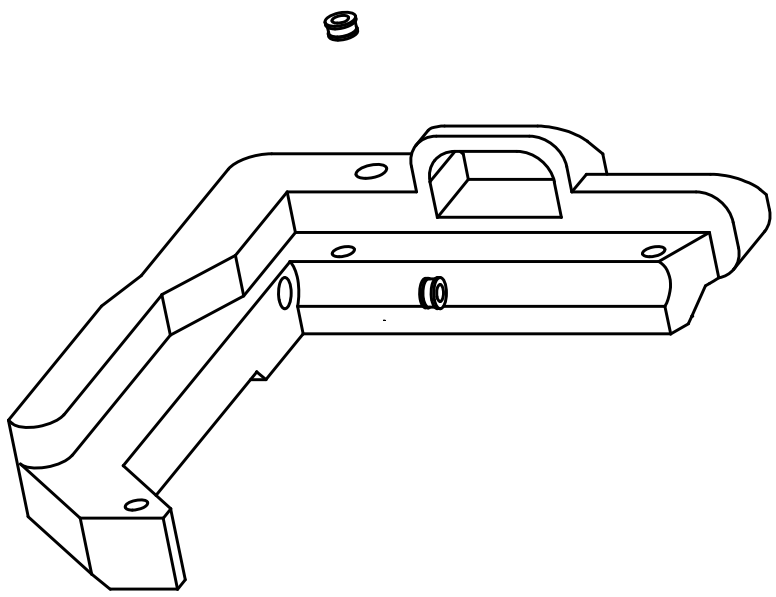

2

1

4

3

2

1

1X M3 Brass Insert [HD-MS0030]

1X M3 Brass Insert [HD-MS0030]

DESIGNED BY: Tutley		LCD_bracket_inserts		G	-
DATE: 3/16/18		Hibiscus		F	-
SIZE <b>A4</b>				E	-
SCALE 3:4				D	-
WEIGHT (kg) N/A	DRAWING NUMBER PP-IS0043		SHEET 1/1	C	-
				B	-
				A	X

F

E

D