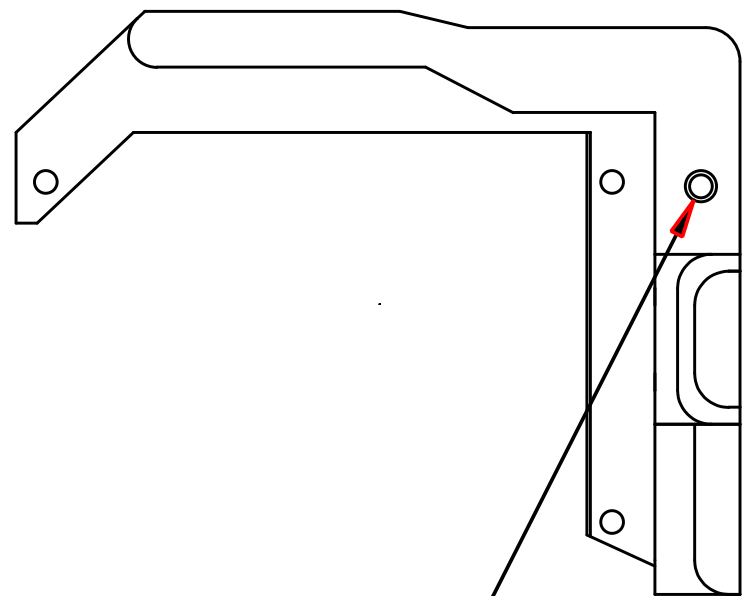

2

1

4

3

2

1

1X M3 Brass Insert [HD-MS0030]

1X M3 Brass Insert [HD-MS0030]

DESIGNED BY: Tutley		LCD_bracket_inserts		G	-
DATE: 3/16/18		Hibiscus		F	-
SIZE <b>A4</b>				E	-
SCALE 3:4				D	-
WEIGHT (kg) N/A	DRAWING NUMBER PP-IS0043		SHEET 1/1	C	-
				B	-
				A	X

F

E

D