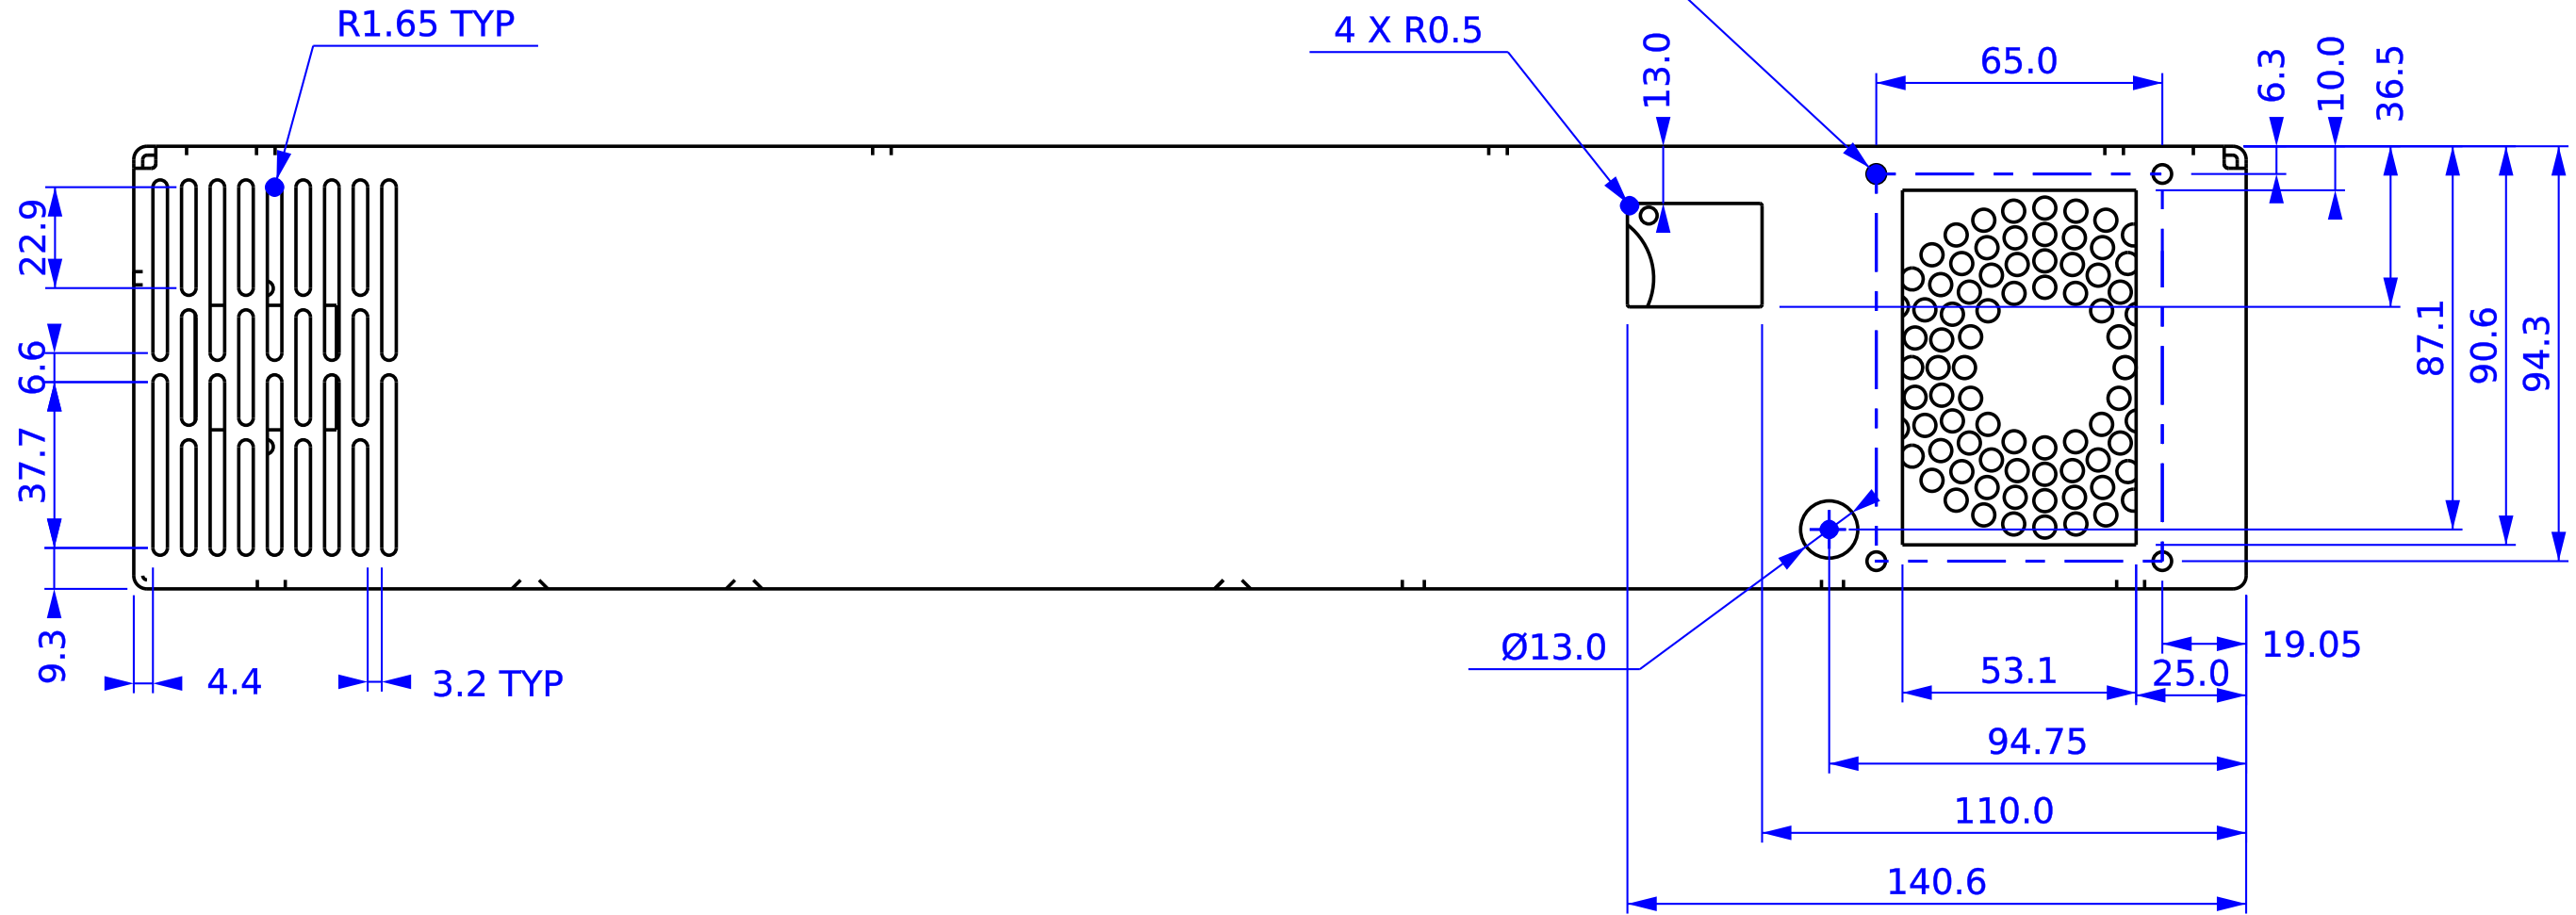

4 X TSO-M25-1400Z1 BLIND INSERTS  
INSTALL STANDOFF TOWARD INSIDE

TITLE			
<b>ELECTRONICS CHASSIS V0.36</b>			
SIZE	DWG NO.	REV.	
A	PP-MP-0110	IR	
SCALE	DO NOT SCALE DRAWING	SHEET	3 of 6
Scale			